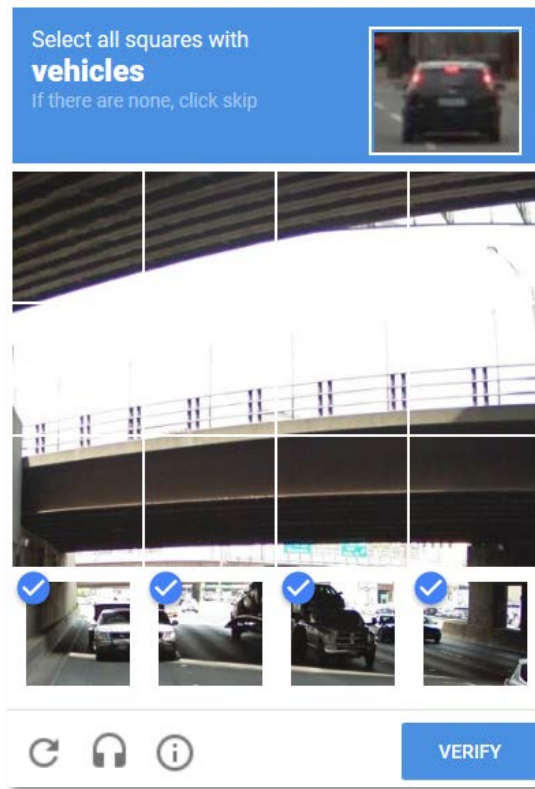

Last 4 Digits of SSN:

Shareholder Date of Birth:

I'm not a robot

reCAPTCHA
Privacy - Terms

Recover My Username and Password

4. Clicking the **I'm not a robot** checkbox will open an image recognition test, like the one shown below. You must select the images correctly and click **VERIFY**.

- a. Please NOTE that you may have to complete the test 2-3 times. This is a randomly generated requirement.

- 5. Once the image recognition test is complete, you will be able recover your username and password by clicking **Recover My Username and Password**.